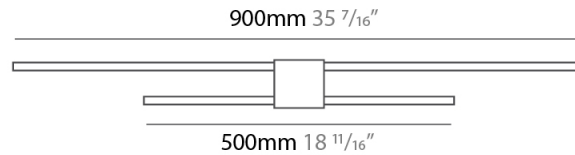

PROJECT
TYPE
SPECIFIER
QUANTITY
DATE

ORIZZONTE SURFACE

D43022-

base number
Color   Temperature   Finish   Options

1. To build a product code in our configurator select the specify button on the base model # product page
2. To build a manual product code on this datasheet choose from the options listed below in blue font and add the suffix to the base model #

GENERAL

Series: Orizzonte
Brand: Icone
Division: Design
Mounting Type: Surface
Mounting Location: Wall
Subcategory: Picture Light

PHYSICAL

Shape: Rectangle
Length (mm): 900
Length (in): 35 7/16
Height (mm): 60
Height (in): 2 3/8
Extension (mm): 100
Extension (in): 3 15/16
Light Distribution: Direct / Indirect
Fixture Finish: WHI / CHR / BGD
Fixture Material: Brass

ELECTRICAL

Lamp Type: LED
Total Output Wattage (W): 15.36
Dimming: Non-Dimmable
Driver Included: Yes
Driver Location: Integrated
Driver Type: Constant Current - 120Vac
Driver Class: Class 2
Input Voltage (V): 120 - 277
Output Voltage (V): 12
Upon Request: (Not included - see components) Remote: 0-10Vdc dimming / Non-dimming 120/277Vac / Phase dimming 120Vac (ELV - Trailing Edge)

LED

Color Temperature (°K): 2700 / 3000
Nominal Lumen (lm): 1320
CRI: >90 CRI
Lamp Life (hrs): 50000

OPTICAL

RATINGS AND CERTIFICATIONS

Certified By: Certified for North American Standards
IP rating: IP20